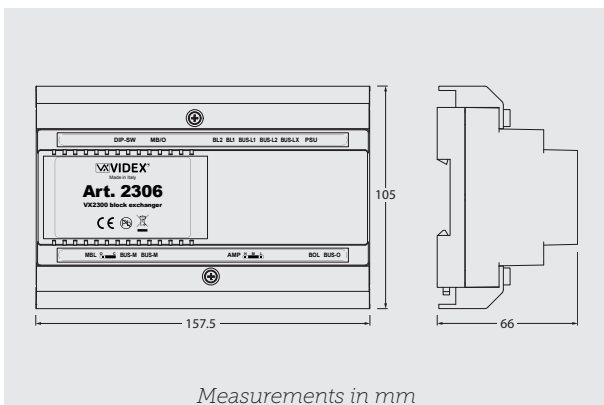

2306

VX2300 block exchanger

Art. 2306 is a block exchange unit, which is required when an installation has secondary entrances in addition to a main entrance into the complex.

Install up to 100 intercom/ videophones to the output of each Art. 2306.

Main features

- Address up to 32 devices
- 3 local door panels inputs
- Up to 8 local door panels using Art. 2301N entrances exchanger
- Improved Main video amplifier with 3 level settings
- Serial port for system diagnostic

Technical characteristics

Device type	Block exchanger
Inputs	3 local door panels
Block addressing	Up to 32
Outdoor stations	Up to 8 local door panels (with 2301N)
Interfaces	Serial port for diagnostic
Video amplifier	3 levels
Power supply	Requires 2321
Housing	9 Modules A Type DIN Box
Mounting	DIN bar or surface
Dimensions	157.5 x 105 x 65 mm

Measurements in mm