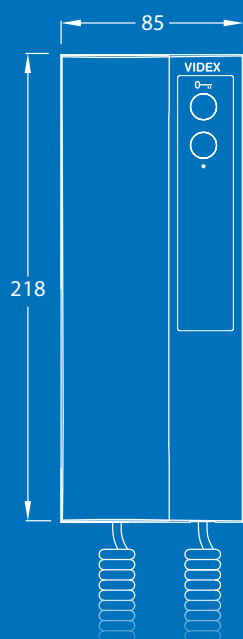


3171 INTERCOM

3000 SERIES INTERCOMS

**3000
SERIES**

Surface mount
intercom in white
ABS shockproof
plastic.

The 3171 is an intelligent intercom with electronic call tone (3 levels volume), "door open" and "service" push buttons.

Specific for VX2200 digital system, these intercoms can be used in single apartment or complex installations.

 **VIDEX**[®]

www.videx.it

Key Features include:

- Surface mount intelligent intercom.
- Manufactured in white ABS shockproof plastic.
- Adjustable call tone volume.
- "Door open" function.
- "Service" button.
- Inputs: Local bell and alarm