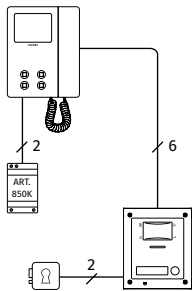

Wide camera opt.

	VK4K-1	VK4K-1S	VK4K-2	VK4K-2S
CONNECTION	6 WIRE BUS			
OUTDOOR STATION	4000 Series			
SPEAKER UNIT MODULE	1 x 4833-1		1 x 4833-2	
CAMERA TYPE	Day/Night colour camera with infrared illumination LEDs			
WIDE CAMERA OPT.	Available			
LEDs	4: Busy, Ring, Speak, Door Open			
CALL BUTTONS	1		2	
DOOR OPENING	Built-in Lock Relay Dry Contacts C, NC, NO or capacitor discharge			
CALL	Electronic Call Tone			
MOUNTING BOX	1 x 4851	1 x 4881	1 x 4851	1 x 4881
RAINSHIELD OPT.²	4871	4891	4871	4891
SIZE	1 module			
MOUNTING	Flush	Surface	Flush	Surface
POWER SUPPLY UNIT	1 x 850K		2 x 850K	
INPUT/OUTPUT/VA	230-127Vac / 24Vac / 24VA			
SIZE	5 Modules A Type DIN Box (87x105x65mm)			
MOUNTING	DIN bar or direct wall fixing			
VIDEO DISTRIBUTOR	-		1 x 316N	
PACKAGING	Giftbox			
SIZE	31x17x13cm		25.3x24.4x18.3cm	