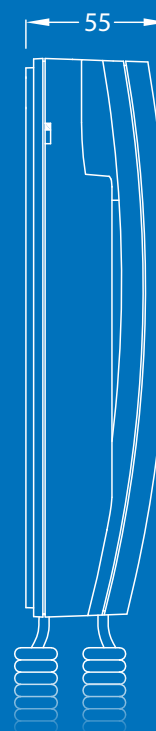

The 3000 series intelligent intercom with direct intercommunication buttons, is designed primarily for low high-rise private developmnets and individual houses where an attractive low cost functional intercom il desirable.

Accessories include a desk kit for an easy and practical functional alternative to a wall mount solution.

Key Features include:

- Surface mount intelligent intercom.
- Manufactured in white ABS shockproof plastic.
- Adjustable call tone volume.
- Programmable number of rings.
- Local bell function.
- Direct intercommunication buttons..

Model	System	Description
3187	VX2300	Surface mount intercom with up to 4 direct intercommunication buttons
3187/8		Surface mount intercom with up to 8 direct intercommunication buttons
3038	All	Desk kit for 3000 Series intercoms

www.videx.it

VIDEX ELECTRONICS S.P.A

Via del Lavoro, 1 - 63846 Monte Giberto (FM) - ITALY

Tel: (+39) 0734 631669 - Fax: (+39) 0734 632475

www.videx.it - info@videx.it - facebook.com/videx.electronics