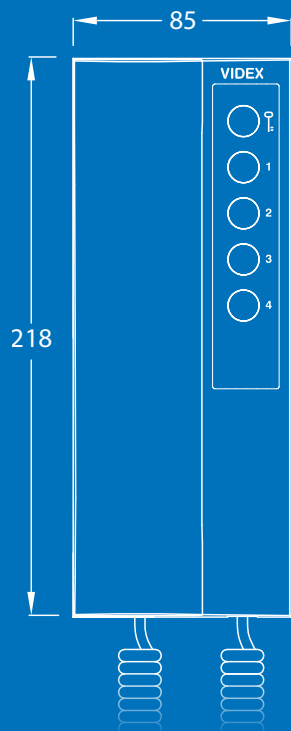

The 3000 series intelligent intercom with direct intercommunication buttons, is designed primarily for low high-rise private developmnets and individual houses where an attractive low cost functional intercom il desirable.

Accessories include a desk kit for an easy and practical functional alternative to a wall mount solution.

Key Features include:

- Surface mount intelligent intercom.
- Manufactured in white ABS shockproof plastic.
- Adjustable call tone volume.
- Programmable number of rings.
- Local bell function.
- Direct intercommunication buttons..

Model	System	Description
3187	VX2300	Surface mount intercom with up to 4 direct intercommunication buttons
3187/8		Surface mount intercom with up to 8 direct intercommunication buttons
3038	All	Desk kit for 3000 Series intercoms

www.videx.it

VIDEX ELECTRONICS S.P.A

Via del Lavoro, 1 - 63846 Monte Giberto (FM) - ITALY

Tel: (+39) 0734 631669 - Fax: (+39) 0734 632475

www.videx.it - info@videx.it - facebook.com/videx.electronics