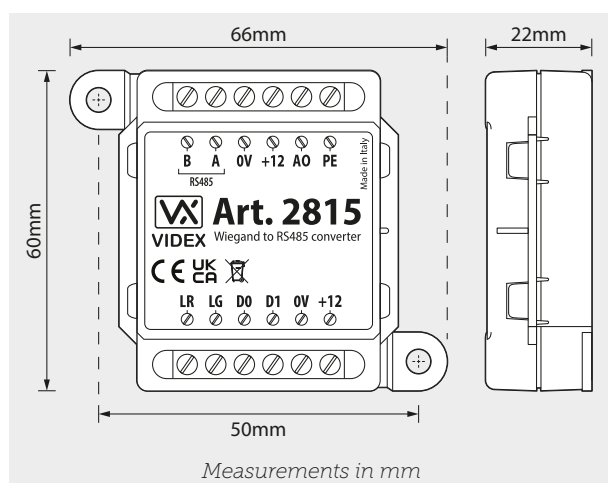

The **Art.2815** is a wiegand to RS485 converter, it allows the connection of 3rd party wiegand proximity readers and keypads to an RS485 bus.

The converter is compatible with **VIDEX's** 4G GSM intercom modules (excl. **Art.150/4G**) and **VIDEX's** IP system devices.

The converter has a single switched 0V auxiliary output **AO** that can be used to trigger a relay and can be activated either via the RS485 bus or via the switched 0V **PE** input.

It is also networkable with **VIDEX's** RS485 remote relay the **Art.2813** and when set with the same device ID will operate the remote relay.

Programming is via the internal dip-switches to select the wiegand protocol and device type (proximity reader or keypad), device ID setup (**ID.0 - ID.15**), auxiliary output **AO** time (1 - 15 secs or 0 for latch mode) and keypad access code length (any length or 4 - 8 digits).